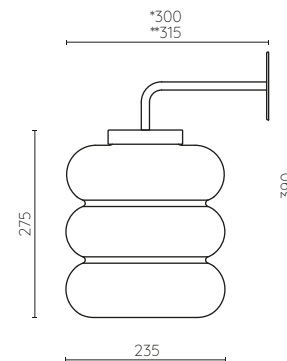

product category	environment	material	voltage
wall lamp	indoor	opaline glass and solid brass	230 v - 50Hz
light source	certifications	fixture 1*	fixture 2**
E27 max 25W	CE Class II IP21	flat plaque	wall rosette