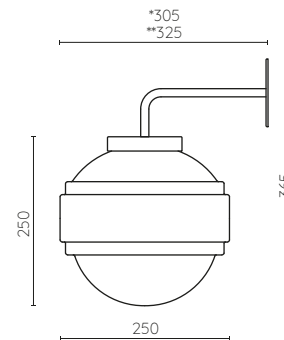

product category	environment	material	voltage
wall lamp	indoor	opaline glass and solid brass	230 v - 50Hz
light source	certifications	fixture 1*	fixture 2**
E27 max 25W	CE Class II IP21	flat plaque	wall rosette