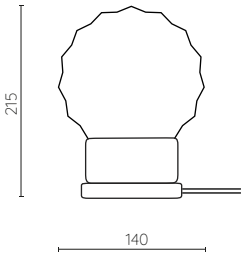

Cork Grenade Tablet Lamp

The charming small Grenade shape glass is made in traditional Polish glassworks. Glass is hand blown into the cast mould to give the quality and feel of its historical design. We have added a linen cable and porcelain core, also made to the original specifications with a wonderful hand glazed finish and the cork base giving a slightly Scandinavian feel to the lamp. Although with a vintage shape the peaceful, simplicity of the natural materials used makes this a perfect choice for contemporary or rustic interiors.

product category	environment	material	voltage
table lamp	indoor	clear glass, cork, porcelaine and linen	230 v - 50Hz
light source	cord lenght	certifications	
E27 max 25W	1,8 m	CE Class II IP20	

The luminaire is compatible with the bulbs of the energy classes: A++ - E